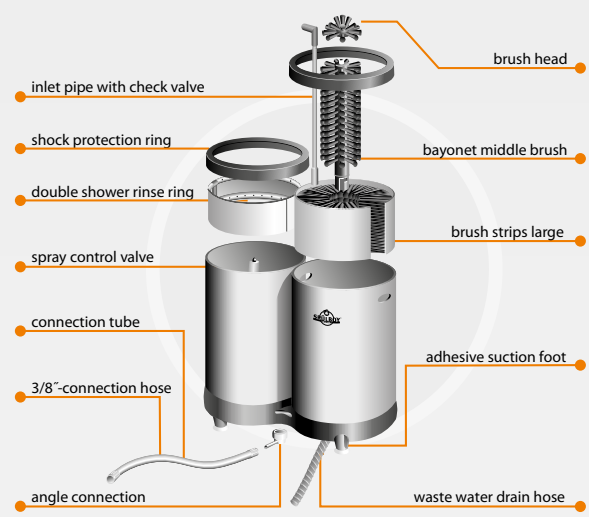

Schäfer Produkte GmbH
Simonshöfchen 53
42327 Wuppertal
Telefon +49 (0)202 69532-0
Fax +49 (0)202 69532-10
Mail info@spuelboy.de
www.spuelboy.de